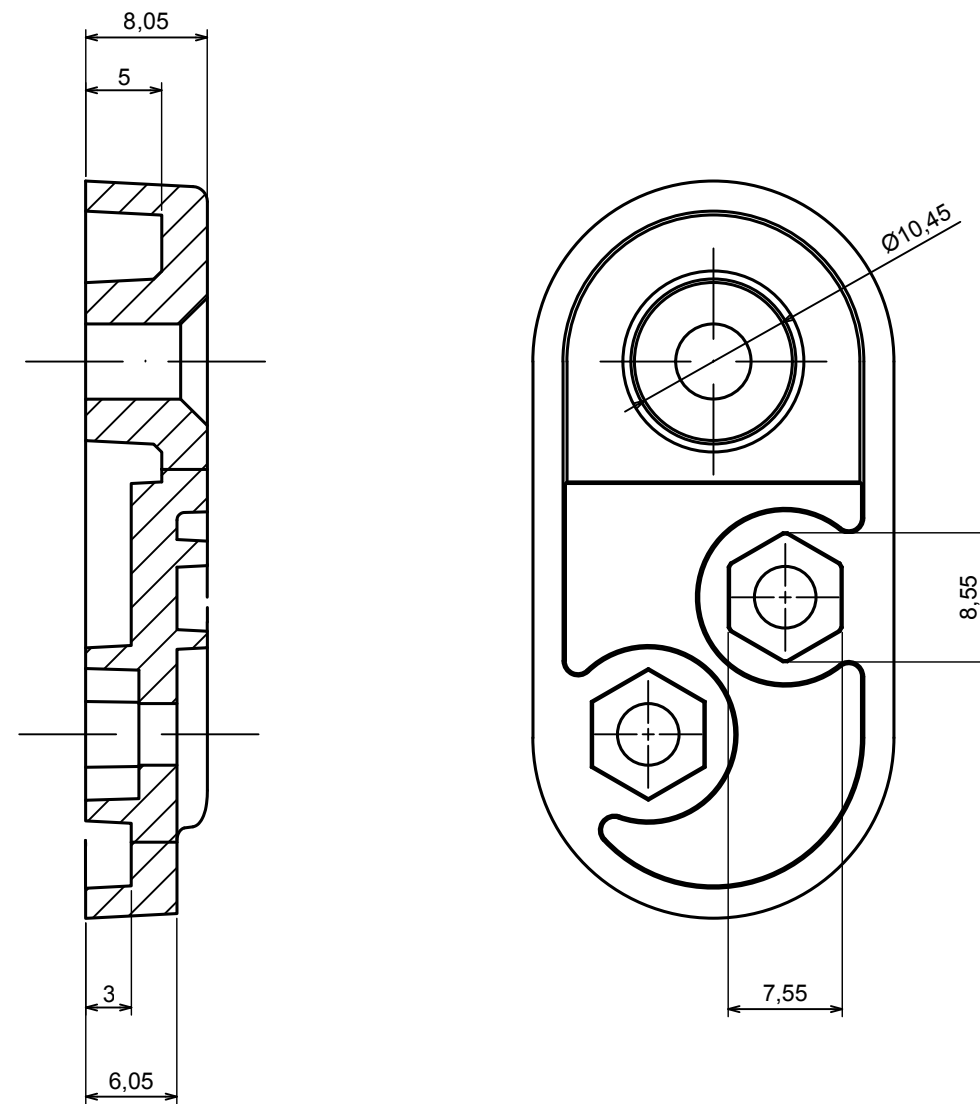

All rights reserved, Copyright Kradox 2019		
Product model	ZWM20L	
Format: A3	Material: PC, ABS	
Scale 2:1	Tolerance: +/- 0.5	

A |

A |

A-A

All rights reserved, Copyright Kradox 2019

Product model	ZWM20R
Format: A3	Material: PC, ABS
Scale 2:1	Tolerance: +/- 0.5