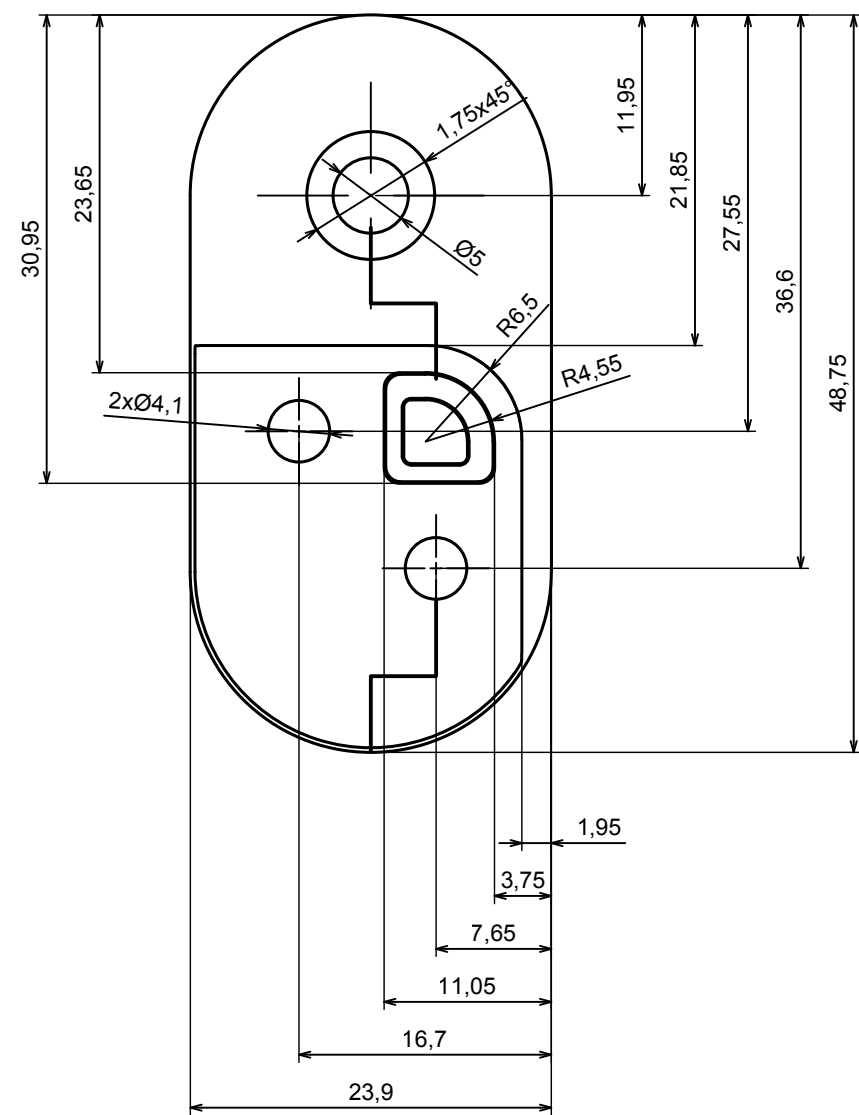

All rights reserved, Copyright Kradox 2019		
Product model	ZWM20L	
Format: A3	Material: PC, ABS	
Scale 2:1	Tolerance: +/- 0.5	

A |

A |

A-A

All rights reserved, Copyright Kradox 2019

Product model	ZWM20R
Format: A3	Material: PC, ABS
Scale 2:1	Tolerance: +/- 0.5